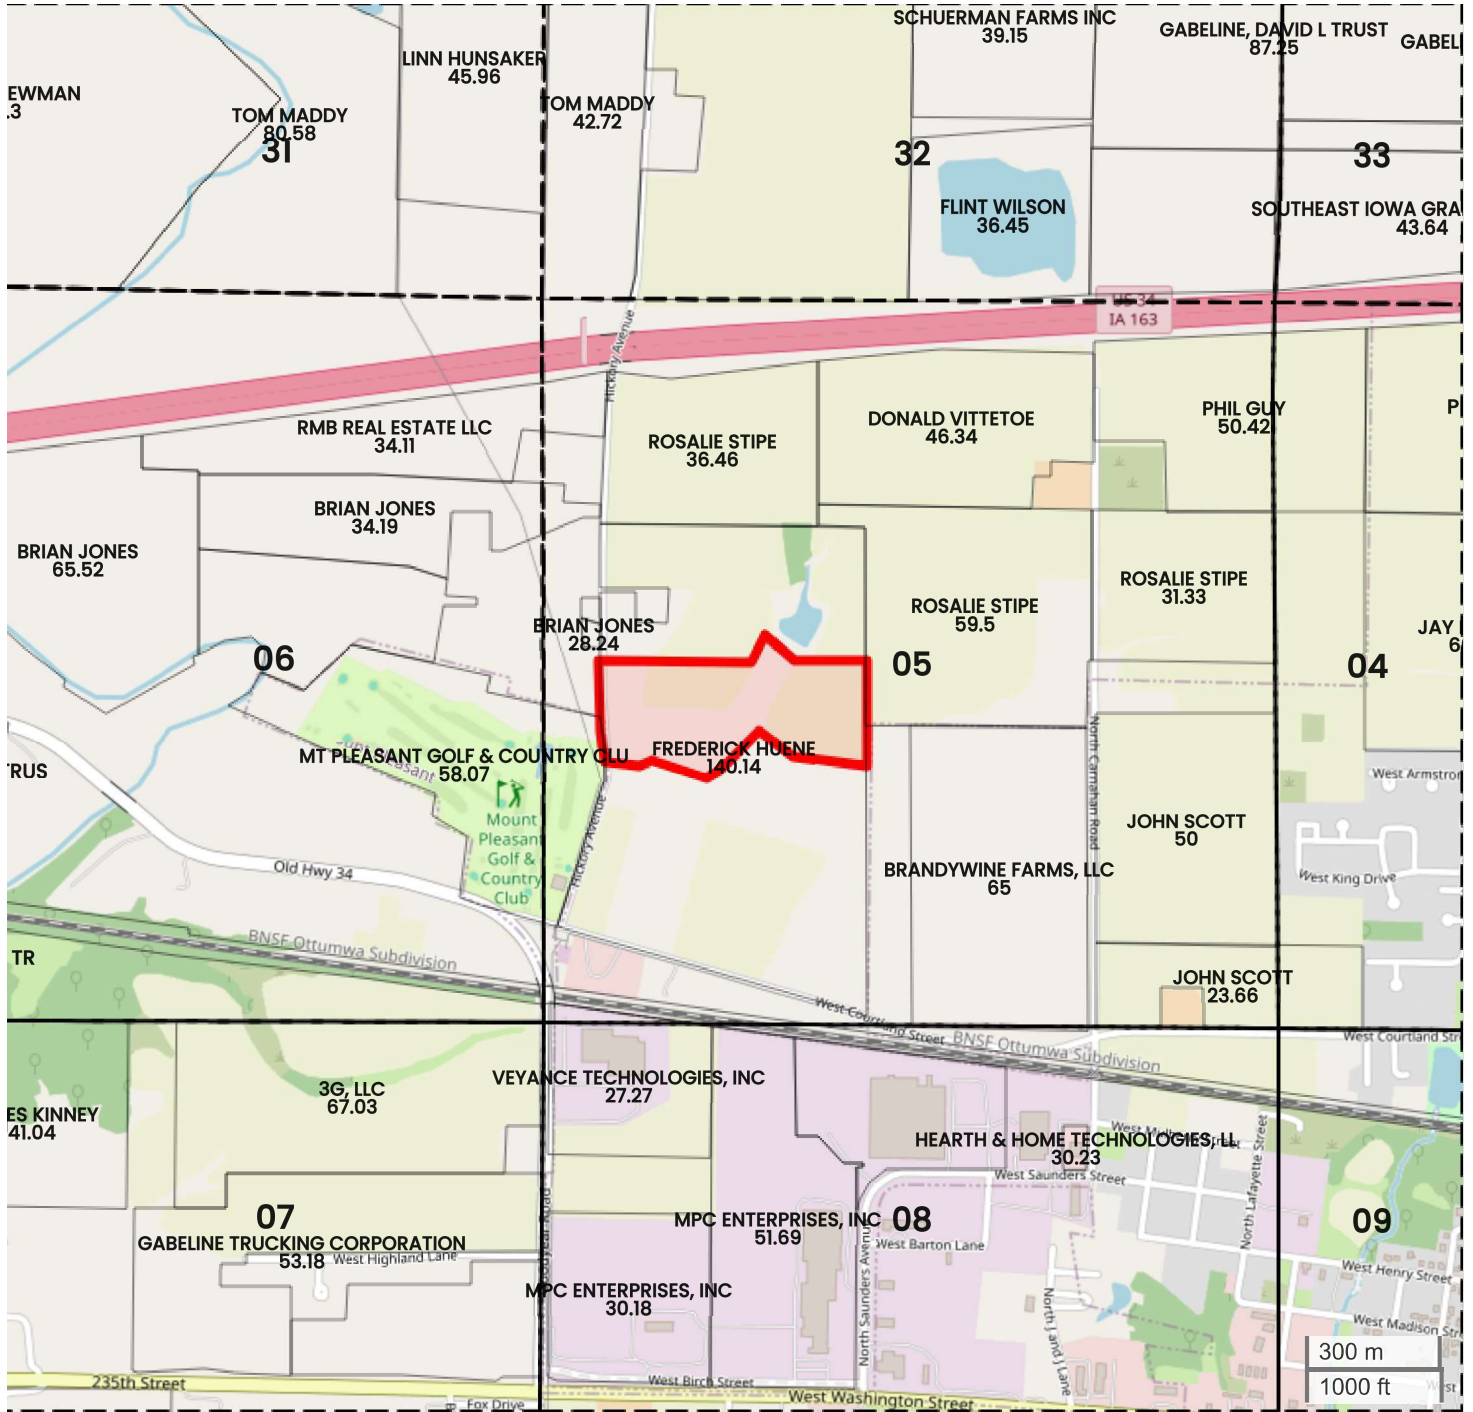

STATLER 32.05 ACRES
PLAT MAP

Center: 40.980567, -91.578142

05-71N-6W
Center Township
Henry County, IA

FarmWorth, LLC makes no warranties, express or implied, regarding the accuracy of any information provided through FarmWorth.com. User is solely responsible for independently verifying all information prior to use and waives any claims against FarmWorth, LLC arising from inaccuracies in such information.